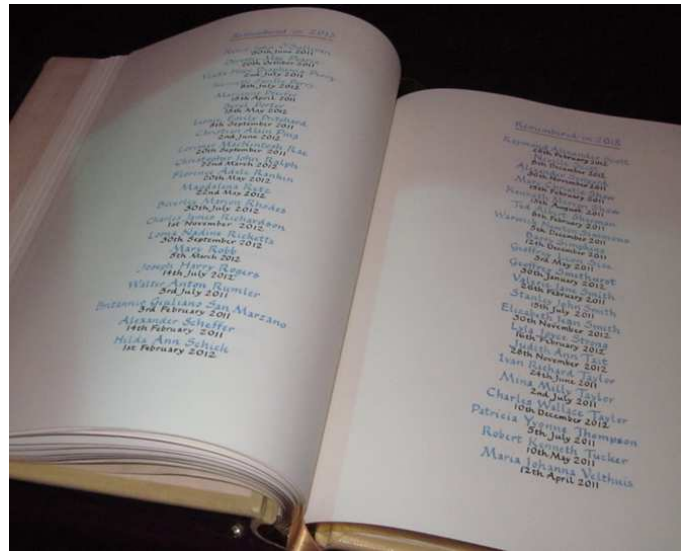

This address is written in Cursive

These names are written in Foundational

"Angela" (top, centre) is written in Foundational

"Joanne" (bottom, right) is written in Gothic

The "Sea book" (top, left) is written in Elongated Cursive